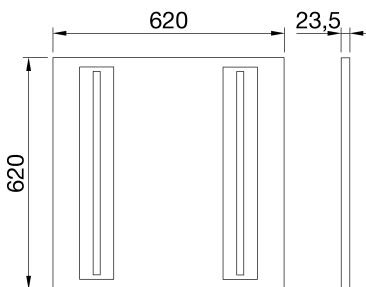

Visio [16] is a modular recessed LED luminaire ideal for work and study environments. It was designed to ensure maximum visual comfort, thanks to an advanced low-glare optical system (UGR <16) and a high colour rendering LED source. Available in 3 different sizes (300 x 1200 mm, 600 x 600 mm and 620 x 620 mm), it is suitable for flush-mounting in modular ceilings and can alternatively be ceiling or suspension-mounted using dedicated accessories (to be ordered separately). The range allows for great flexibility with its multiple possible combinations of colour temperatures and control systems: it can be ordered in 3,000 K (warm white) or 4,000 K (neutral white), both with a colour rendering index (CRI) above 90 for a crisp light; and with an On/Off or DALI external power supply (included with the product). The luminaire is easy to install thanks to its quick coupling connector for fast electrical wiring.

DIMENSIONAL

PHOTOMETRIC DISTRIBUTION

TECHNICAL SYMBOLOGY

IP
IP40

IK
IK06

GWT
850 °C

Product Data Sheet
GWF1811NL940

VISIO [16]