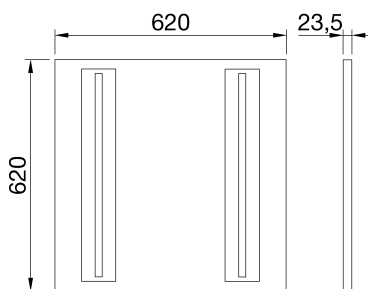

Visio [16] is a modular recessed LED luminaire ideal for work and study environments. It was designed to ensure maximum visual comfort, thanks to an advanced low-glare optical system (UGR <16) and a high colour rendering LED source. Available in 3 different sizes (300 x 1200 mm, 600 x 600 mm and 620 x 620 mm), it is suitable for flush-mounting in modular ceilings and can alternatively be ceiling or suspension-mounted using dedicated accessories (to be ordered separately). The range allows for great flexibility with its multiple possible combinations of colour temperatures and control systems: it can be ordered in 3,000 K (warm white) or 4,000 K (neutral white), both with a colour rendering index (CRI) above 90 for a crisp light; and with an On/Off or DALI external power supply (included with the product). The luminaire is easy to install thanks to its quick coupling connector for fast electrical wiring.

### DIMENSIONAL