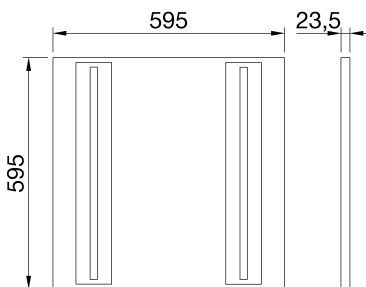

Visio [16] is a modular recessed LED luminaire ideal for work and study environments. It was designed to ensure maximum visual comfort, thanks to an advanced low-glare optical system (UGR <16) and a high colour rendering LED source. Available in 3 different sizes (300 x 1200 mm, 600 x 600 mm and 620 x 620 mm), it is suitable for flush-mounting in modular ceilings and can alternatively be ceiling or suspension-mounted using dedicated accessories (to be ordered separately). The range allows for great flexibility with its multiple possible combinations of colour temperatures and control systems: it can be ordered in 3,000 K (warm white) or 4,000 K (neutral white), both with a colour rendering index (CRI) above 90 for a crisp light; and with an On/Off or DALI external power supply (included with the product). The luminaire is easy to install thanks to its quick coupling connector for fast electrical wiring.

### DIMENSIONAL