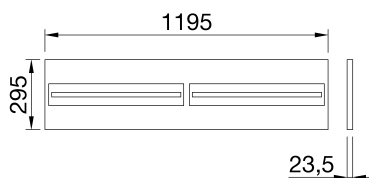

Visio [16] is a modular recessed LED luminaire ideal for work and study environments. It was designed to ensure maximum visual comfort, thanks to an advanced low-glare optical system (UGR <16) and a high colour rendering LED source. Available in 3 different sizes (300 x 1200 mm, 600 x 600 mm and 620 x 620 mm), it is suitable for flush-mounting in modular ceilings and can alternatively be ceiling or suspension-mounted using dedicated accessories (to be ordered separately). The range allows for great flexibility with its multiple possible combinations of colour temperatures and control systems: it can be ordered in 3,000 K (warm white) or 4,000 K (neutral white), both with a colour rendering index (CRI) above 90 for a crisp light; and with an On/Off or DALI external power supply (included with the product). The luminaire is easy to install thanks to its quick coupling connector for fast electrical wiring.

DIMENSIONAL

PHOTOMETRIC DISTRIBUTION

TECHNICAL SYMBOLOGY

IP
IP40

IK
IK06

GWT
850 °C

Product Data Sheet
GWF1811LL930

VISIO [16]