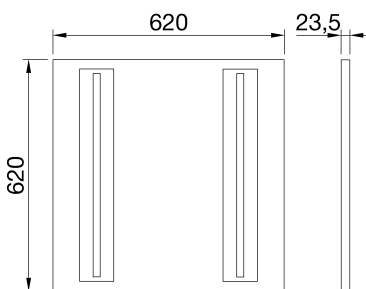

Visio [16] is a modular recessed LED luminaire ideal for work and study environments. It was designed to ensure maximum visual comfort, thanks to an advanced low-glare optical system (UGR <16) and a high colour rendering LED source. Available in 3 different sizes (300 x 1200 mm, 600 x 600 mm and 620 x 620 mm), it is suitable for flush-mounting in modular ceilings and can alternatively be ceiling or suspension-mounted using dedicated accessories (to be ordered separately). The range allows for great flexibility with its multiple possible combinations of colour temperatures and control systems: it can be ordered in 3,000 K (warm white) or 4,000 K (neutral white), both with a colour rendering index (CRI) above 90 for a crisp light; and with an On/Off or DALI external power supply (included with the product). The luminaire is easy to install thanks to its quick coupling connector for fast electrical wiring.

DIMENSIONAL

PHOTOMETRIC DISTRIBUTION

TECHNICAL SYMBOLOGY

IP
IP40

IK
IK06

GWT
850 °C

Product Data Sheet
GWF1810NL940

VISIO [16]