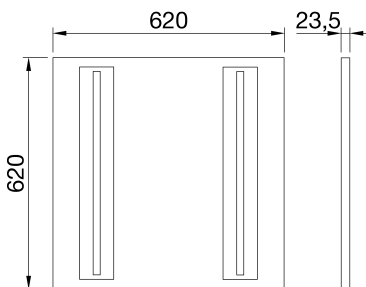

Visio [16] is a modular recessed LED luminaire ideal for work and study environments. It was designed to ensure maximum visual comfort, thanks to an advanced low-glare optical system (UGR <16) and a high colour rendering LED source. Available in 3 different sizes (300 x 1200 mm, 600 x 600 mm and 620 x 620 mm), it is suitable for flush-mounting in modular ceilings and can alternatively be ceiling or suspension-mounted using dedicated accessories (to be ordered separately). The range allows for great flexibility with its multiple possible combinations of colour temperatures and control systems: it can be ordered in 3,000 K (warm white) or 4,000 K (neutral white), both with a colour rendering index (CRI) above 90 for a crisp light; and with an On/Off or DALI external power supply (included with the product). The luminaire is easy to install thanks to its quick coupling connector for fast electrical wiring.

DIMENSIONAL

PHOTOMETRIC DISTRIBUTION

TECHNICAL SYMBOLOGY

IK

IK06

IP40

850 °C

Product Data Sheet
GWF1810NL930