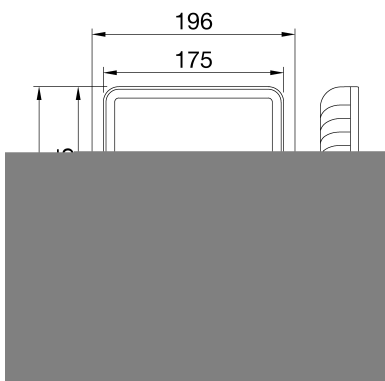

DIMENSIONAL

PHOTOMETRIC DISTRIBUTION

TECHNICAL SYMBOLOGY