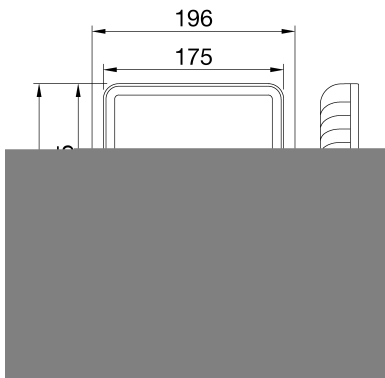

DIMENSIONAL

PHOTOMETRIC DISTRIBUTION

TECHNICAL SYMBOLOGY