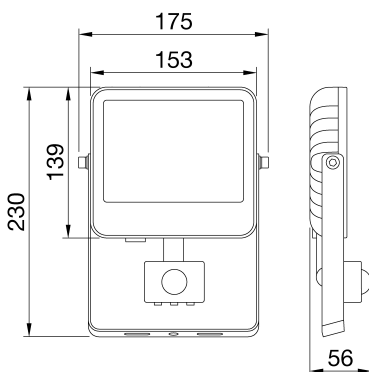

DIMENSIONAL

PHOTOMETRIC DISTRIBUTION

TECHNICAL SYMBOLOGY

0,03 m2

IP65

IK

IK08

750 °C