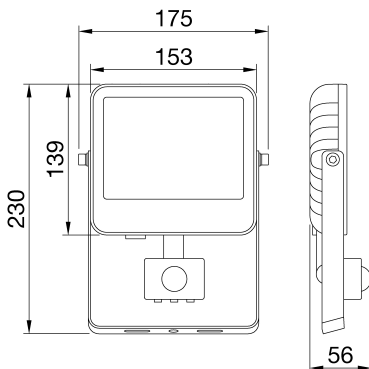

ELIA FL Mini is a low-power LED floodlight for indoor and outdoor architectural lighting for both residential and professional applications, such as façades, gardens, green areas and walkways. Available in 2 sizes and 3 power steps (10 W, 20 W and 30 W), the range allows for great flexibility with its multiple possible combinations: 2 colour temperature options (3,000 K warm white and 4,000 K neutral white) with a colour rendering index of more than 80, and 2 optics options (100° or asymmetrical). The fixture is equipped with an integrated On/Off electronic power supply, and it is also available with an integrated motion and luminosity sensor. The luminaire can be ceiling, wall or floor-mounted through the integrated adjustable steel bracket, and thanks to its black powder-coated die-cast aluminium body and its front glass, it is tough, durable and able to withstand harsh environmental conditions.

DIMENSIONAL

PHOTOMETRIC DISTRIBUTION

TECHNICAL SYMBOLOGY

Product Data Sheet
GWF1105BL830

ELIA FL Mini

STANDARDS/APPROVALS