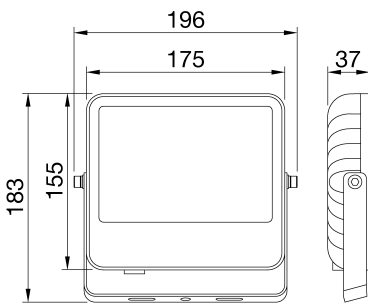

ELIA FL Mini is a low-power LED floodlight for indoor and outdoor architectural lighting for both residential and professional applications, such as façades, gardens, green areas and walkways. Available in 2 sizes and 3 power steps (10 W, 20 W and 30 W), the range allows for great flexibility with its multiple possible combinations: 2 colour temperature options (3,000 K warm white and 4,000 K neutral white) with a colour rendering index of more than 80, and 2 optics options (100° or asymmetrical). The fixture is equipped with an integrated On/Off electronic power supply, and it is also available with an integrated motion and luminosity sensor. The luminaire can be ceiling, wall or floor-mounted through the integrated adjustable steel bracket, and thanks to its black powder-coated die-cast aluminium body and its front glass, it is tough, durable and able to withstand harsh environmental conditions.

### DIMENSIONAL

### TECHNICAL SYMBOLOGY

0,03 m2

IP

IP66

IK

IK08

GWT

750 °C