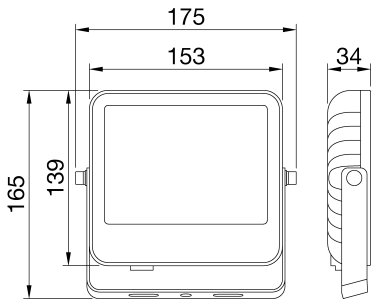

ELIA FL Mini is a low-power LED floodlight for indoor and outdoor architectural lighting for both residential and professional applications, such as façades, gardens, green areas and walkways. Available in 2 sizes and 3 power steps (10 W, 20 W and 30 W), the range allows for great flexibility with its multiple possible combinations: 2 colour temperature options (3,000 K warm white and 4,000 K neutral white) with a colour rendering index of more than 80, and 2 optics options (100° or asymmetrical). The fixture is equipped with an integrated On/Off electronic power supply, and it is also available with an integrated motion and luminosity sensor. The luminaire can be ceiling, wall or floor-mounted through the integrated adjustable steel bracket, and thanks to its black powder-coated die-cast aluminium body and its front glass, it is tough, durable and able to withstand harsh environmental conditions.

DIMENSIONAL

PHOTOMETRIC DISTRIBUTION

TECHNICAL SYMBOLOGY

0,02 m2

IP
IP66

IK
IK08

GWT
750 °C

Product Data Sheet
GWF1100AL840