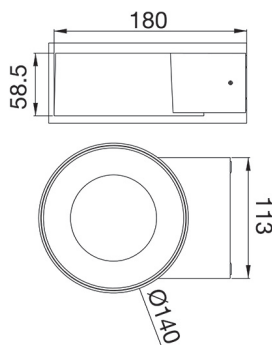

ELIA OL is an elegant die-cast aluminum fixture for wall mounting, ideal for indoor and outdoor architectural lighting such as: stairs, passageways or facades, quick and easy to install, with a clean and essential line. Designed in two different finishes (black and white), with double emission diffusing polycarbonate opal screen (top and down) to create a comfortable atmosphere, color temperatures of 3,000K, 4,000 K and 5,700 K and a color rendering index greater than 80. It has been designed to withstand temperature variations from -20 ° C to + 45 ° C, water and dust penetration up to IP65 degree and shocks up to IK08 degree. Light and handy ELIA OL is easy to install thanks also to the rear bracket for fixing, the quick-fit terminal placed in the back for the electrical wiring.

### DIMENSIONAL