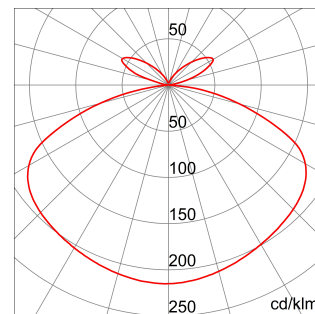

PHOTOMETRIC DISTRIBUTION

TECHNICAL SYMBOLOGY

IP
IP65

IK
IK08

GWT
750 °C