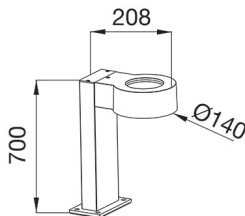

DIMENSIONAL