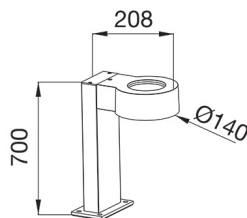

ELIA BL is a die-cast aluminum luminaire for ground mounting, ideal for bollard lighting in residential areas and passageways. Designed in two different sizes (500mm and 700mm) with opal diffusing polycarbonate diffuser with double high and low emission) to create a comfortable atmosphere, color temperatures 3,000K, 4,000K and 5,700K and a color rendering index greater than 80. It has been designed to withstand temperature variations from -20 ° C to + 45 ° C, water and dust penetration up to IP65 degree and shocks up to IK08 degree. ELIA BL is easy to install thanks to the ground anchoring system with 4 blocking plugs.

DIMENSIONAL

PHOTOMETRIC DISTRIBUTION

TECHNICAL SYMBOLOGY

IP
IP65

IK
IK08

GWT
750 °C

Product Data Sheet
GWF2300PR840

ELIA BL