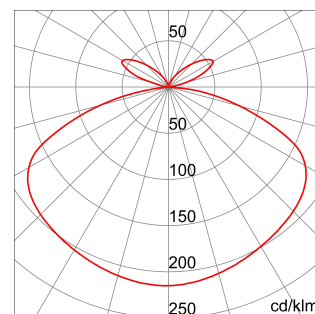

PHOTOMETRIC DISTRIBUTION

TECHNICAL SYMBOLOGY

IP
IP65

IK
IK08

GWT
750 °C