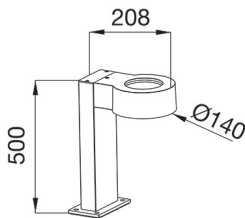

ELIA BL is a die-cast aluminum luminaire for ground mounting, ideal for bollard lighting in residential areas and passageways. Designed in two different sizes (500mm and 700mm) with opal diffusing polycarbonate diffuser with double high and low emission) to create a comfortable atmosphere, color temperatures 3,000K, 4,000K and 5,700K and a color rendering index greater than 80. It has been designed to withstand temperature variations from -20 ° C to + 45 ° C, water and dust penetration up to IP65 degree and shocks up to IK08 degree. ELIA BL is easy to install thanks to the ground anchoring system with 4 blocking plugs.

DIMENSIONAL

PHOTOMETRIC DISTRIBUTION

TECHNICAL SYMBOLOGY

IP
IP65

IK
IK08

GWT
750 °C

Product Data Sheet
GWF2300LR840

ELIA BL