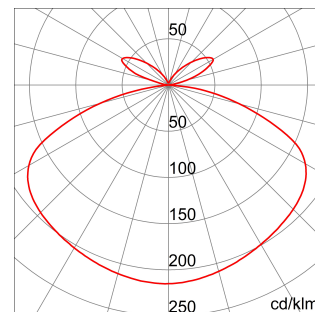

PHOTOMETRIC DISTRIBUTION

TECHNICAL SYMBOLOGY

IP
IP65

IK
IK08

GWT
750 °C