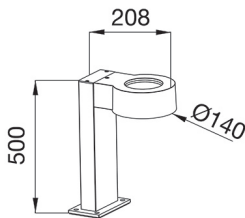

ELIA BL is a die-cast aluminum luminaire for ground mounting, ideal for bollard lighting in residential areas and passageways. Designed in two different sizes (500mm and 700mm) with opal diffusing polycarbonate diffuser with double high and low emission) to create a comfortable atmosphere, color temperatures 3,000K, 4,000K and 5,700K and a color rendering index greater than 80. It has been designed to withstand temperature variations from -20 ° C to + 45 ° C, water and dust penetration up to IP65 degree and shocks up to IK08 degree. ELIA BL is easy to install thanks to the ground anchoring system with 4 blocking plugs.

DIMENSIONAL

PHOTOMETRIC DISTRIBUTION

TECHNICAL SYMBOLOGY

IP
IP65

IK
IK08

GWT
750 °C

Product Data Sheet
GWF2300LR830

ELIA BL