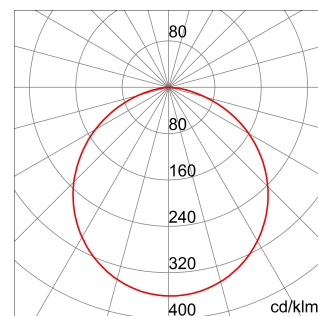

ELIA EL is a die-cast aluminum LED luminaire for ceiling or wall mounting, ideal for the lighting of exteriors and interiors such as: stairs, passageways, service rooms, simple and quick to install, with a clean line and essential. Designed in two different finishes (black and white), with opal diffuser in polycarbonate, color temperatures 3.000K, 4.000 K and 5.700 K and color rendering index higher than 80. ELIA EL is also available in the Emergency version with guaranteed flux for 3 hours of operation. It has been designed to withstand temperature variations from -20 ° C to + 50 ° C, water and dust penetration up to IP65 degree and shocks up to IK08 degree. Lightweight and handy ELIA EL is easy to install thanks to the quick connection terminal for the electrical wiring placed in the rear part and to the second cable outlet for pass-through wiring.

### DIMENSIONAL

### PHOTOMETRIC DISTRIBUTION