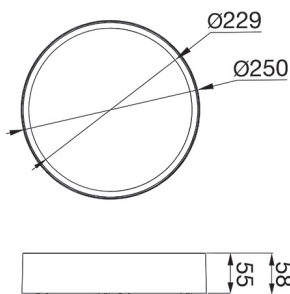

ELIA EL is a die-cast aluminum LED luminaire for ceiling or wall mounting, ideal for the lighting of exteriors and interiors such as: stairs, passageways, service rooms, simple and quick to install, with a clean line and essential. Designed in two different finishes (black and white), with opal diffuser in polycarbonate, color temperatures 3.000K, 4.000 K and 5.700 K and color rendering index higher than 80. ELIA EL is also available in the Emergency version with guaranteed flux for 3 hours of operation. It has been designed to withstand temperature variations from -20 ° C to + 50 ° C, water and dust penetration up to IP65 degree and shocks up to IK08 degree. Lightweight and handy ELIA EL is easy to install thanks to the quick connection terminal for the electrical wiring placed in the rear part and to the second cable outlet for pass-through wiring.

### DIMENSIONAL