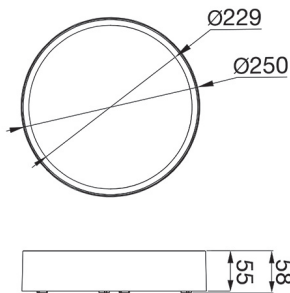

ELIA EL is a die-cast aluminum LED luminaire for ceiling or wall mounting, ideal for the lighting of exteriors and interiors such as: stairs, passageways, service rooms, simple and quick to install, with a clean line and essential. Designed in two different finishes (black and white), with opal diffuser in polycarbonate, color temperatures 3.000K, 4.000 K and 5.700 K and color rendering index higher than 80. ELIA EL is also available in the Emergency version with guaranteed flux for 3 hours of operation. It has been designed to withstand temperature variations from -20 ° C to + 50 ° C, water and dust penetration up to IP65 degree and shocks up to IK08 degree. Lightweight and handy ELIA EL is easy to install thanks to the quick connection terminal for the electrical wiring placed in the rear part and to the second cable outlet for pass-through wiring.

DIMENSIONAL

PHOTOMETRIC DISTRIBUTION

TECHNICAL SYMBOLOGY

IP
IP65

IK
IK08

GWT
750 °C

STANDARDS/APPROVALS

Data, measures, designs and pictures are for information purpose only, last update 22/11/2024. They can be changed at any moment, therefore it is always recommended to read the last updated version published on the website www.gewiss.com. Lumen output and system power are subject to a tolerance of +/- 10%. Unless stated otherwise, the values apply to an ambient temperature of 25°C. Terms of warranty at <https://www.gewiss.com/it/en/company/landingpage/led-warranty>. - 1 of 1