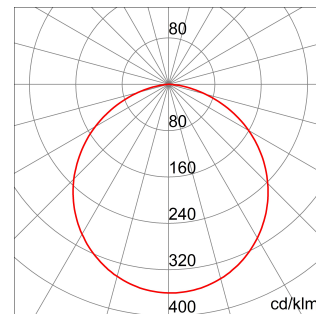

PHOTOMETRIC DISTRIBUTION

TECHNICAL SYMBOLOGY

IP
IP65

IK
IK08

GWT
750 °C

STANDARDS/APPROVALS

Data, measures, designs and pictures are for information purpose only, last update 22/11/2024. They can be changed at any moment, therefore it is always recommended to read the last updated version published on the website www.gewiss.com. Lumen output and system power are subject to a tolerance of +/- 10%. Unless stated otherwise, the values apply to an ambient temperature of 25°C. Terms of warranty at <https://www.gewiss.com/it/en/company/landingpage/led-warranty>. - 1 of 1