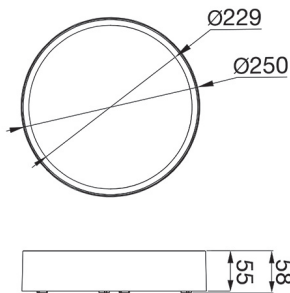

ELIA EL is a die-cast aluminum LED luminaire for ceiling or wall mounting, ideal for the lighting of exteriors and interiors such as: stairs, passageways, service rooms, simple and quick to install, with a clean line and essential. Designed in two different finishes (black and white), with opal diffuser in polycarbonate, color temperatures 3.000K, 4.000 K and 5.700 K and color rendering index higher than 80. ELIA EL is also available in the Emergency version with guaranteed flux for 3 hours of operation. It has been designed to withstand temperature variations from -20 ° C to + 50 ° C, water and dust penetration up to IP65 degree and shocks up to IK08 degree. Lightweight and handy ELIA EL is easy to install thanks to the quick connection terminal for the electrical wiring placed in the rear part and to the second cable outlet for pass-through wiring.

### DIMENSIONAL