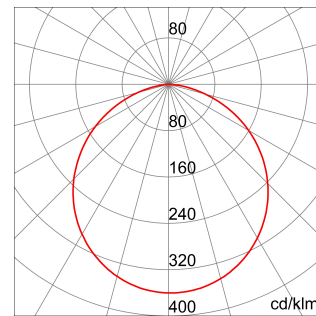

PHOTOMETRIC DISTRIBUTION

TECHNICAL SYMBOLOGY

IP
IP65

IK
IK08

GWT
750 °C

STANDARDS/APPROVALS

Data, measures, designs and pictures are for information purpose only, last update 22/11/2024. They can be changed at any moment, therefore it is always recommended to read the last updated version published on the website www.gewiss.com. Lumen output and system power are subject to a tolerance of +/- 10%. Unless stated otherwise, the values apply to an ambient temperature of 25°C. Terms of warranty at <https://www.gewiss.com/it/en/company/landingpage/led-warranty>. - 1 of 1