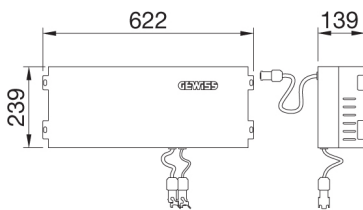

Isolatie Klasse	I	IP graad	IP66
Mechanische weerstand	IK08	Voltage	220-240 V - 50/60 Hz
Versies	DALI	Omschrijving	Stadium PRO 2 DALI 230 V doos driver
Gewicht (kg)	13	Serie	Stadium PRO
Toepassing	Binnen / Buiten	Aantal modules	2M
Garantie	5 jaar	Bedrijfstemperatuur	-25 +50 °C
Overspanningsweerstand	DM 6 kV / CM 10 kV	Uitvalpercentage driver	F10 >100.000u Tq25 °C

DIMENSIONAL

PHOTOMETRIC DISTRIBUTION

TECHNICAL SYMBOLOGY

IP
IP66

IK
IK08

STANDARDS/APPROVALS