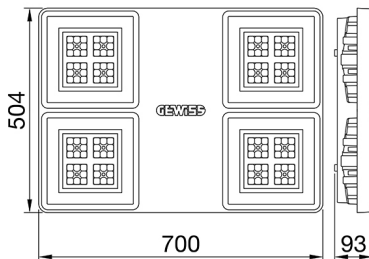

DIMENSIONAL