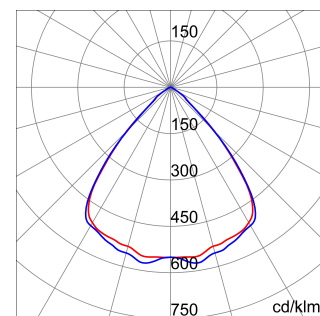

PHOTOMETRIC DISTRIBUTION