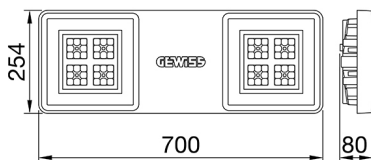

DIMENSIONAL