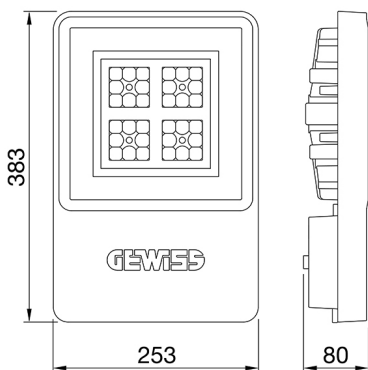

DIMENSIONAL