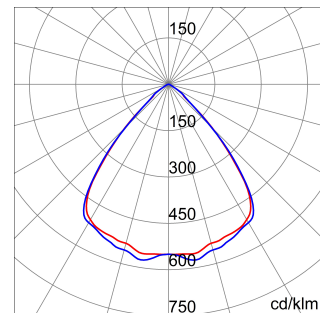

PHOTOMETRIC DISTRIBUTION