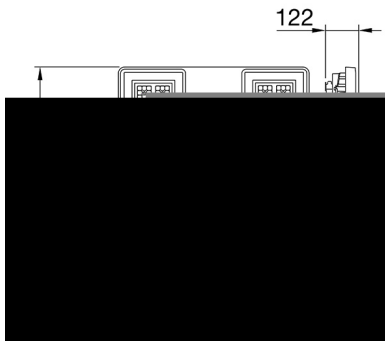

DIMENSIONAL