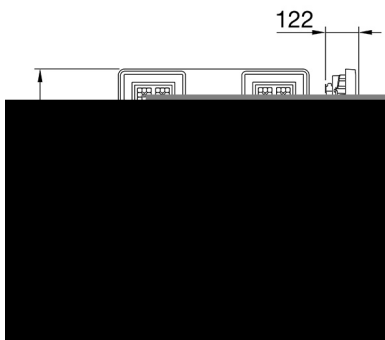

DIMENSIONAL