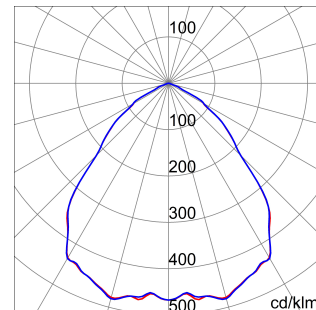

PHOTOMETRIC DISTRIBUTION

TECHNICAL SYMBOLOLOGY