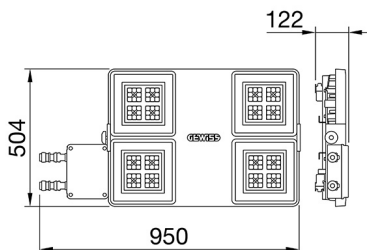

DIMENSIONAL