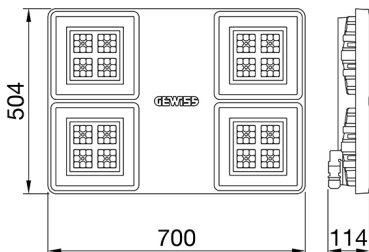

DIMENSIONAL