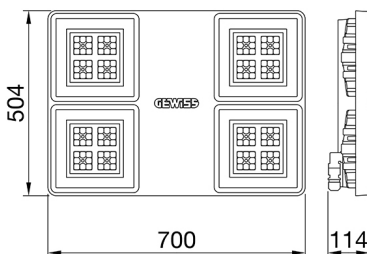

DIMENSIONAL