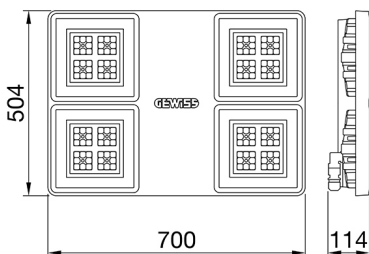

DIMENSIONAL