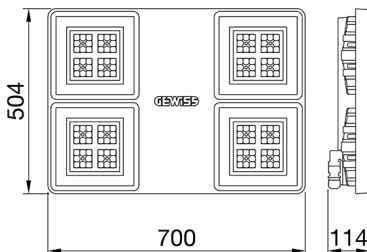

DIMENSIONAL