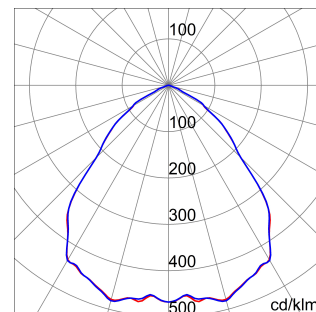

PHOTOMETRIC DISTRIBUTION