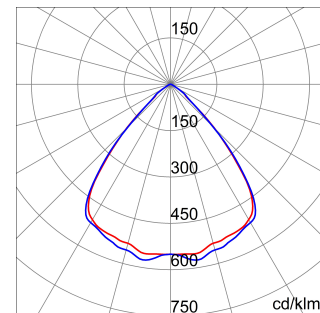

DIMENSIONAL

PHOTOMETRIC DISTRIBUTION

TECHNICAL SYMBOLOGY

0,184 m²

IP
IP66

IK08

GWT
850 °C

Product Data Sheet
GWS4221AP840