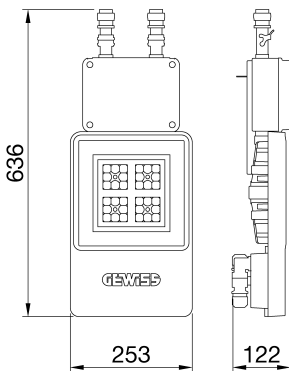

DIMENSIONAL