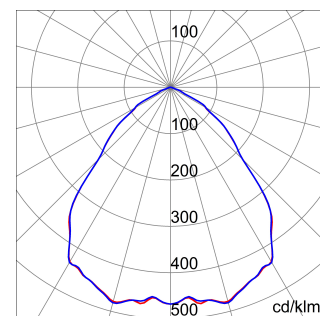

PHOTOMETRIC DISTRIBUTION