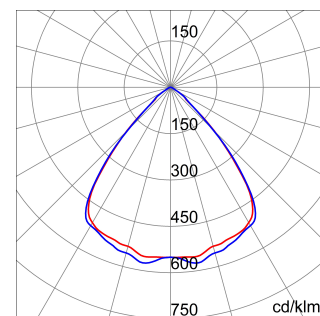

PHOTOMETRIC DISTRIBUTION

TECHNICAL SYMBOLOGY

IP
IP66

IK
IK08

GWT
850 °C