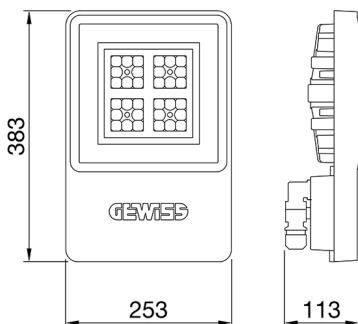

DIMENSIONAL