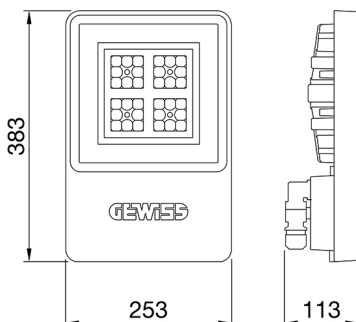

DIMENSIONAL