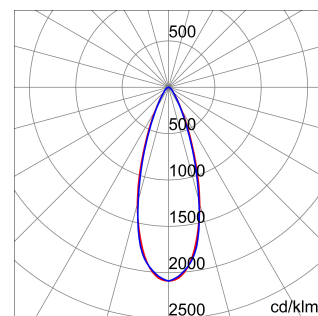

Product Data Sheet

GWS4121AF830

SMART [4]

Smart [4] is a series of LED indoor appliances suitable for the lighting of industries and sports facilities. It is available in HE (High Efficiency), HLO (High Lumen Output) and integrated DALI Emergency. Three different sizes available: 1M, 2M and 4M. The body is made of "Halogen-free" nylon loaded with grey glass fibre (RAL7035) with vent and anti-condensation device, heat dissipation device in aluminium alloy EN AB 44300. It is equipped with a dual optical system that includes a metallic reflector with ARRAY optics and a metallic reflector with UV stabilized PMMA lenses, with high efficiency, which allow a wide variety of light distributions 30°, 60°, 90°, Asymmetric and Elliptical. The version with through wiring has pre-wired mechanical and electrical connection components. Suspension, wall and projection appliances can be installed. It is available with three types of Colour Temperature (3000K / 4000K / 5700K), Color Rendering Index CRI>80 and two power supply options (ON/OFF or DALI).

DIMENSIONAL

PHOTOMETRIC DISTRIBUTION

TECHNICAL SYMBOLOGY

0,097 m²

IP
IP66

IK
IK08

GWT
850 °C

Product Data Sheet
GWS4121AF830