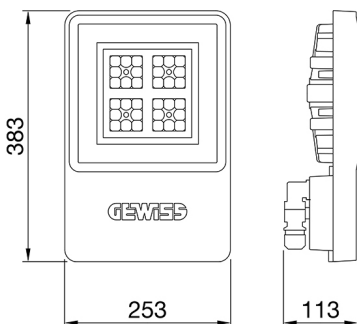

DIMENSIONAL