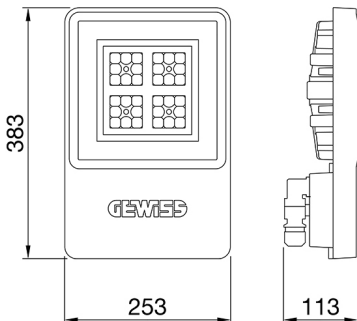

DIMENSIONAL