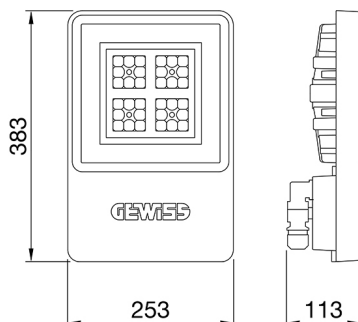

DIMENSIONAL