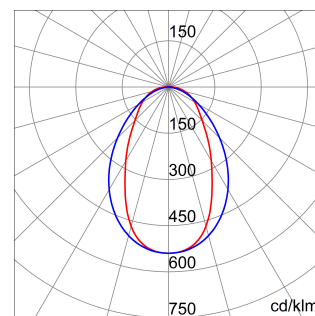

DIMENSIONAL

PHOTOMETRIC DISTRIBUTION

TECHNICAL SYMBOLOGY

IP
IP66/IP69

IK
IK08

GWT
850 °C

Product Data Sheet
GWS3323BC857

SMART [3] PLUS