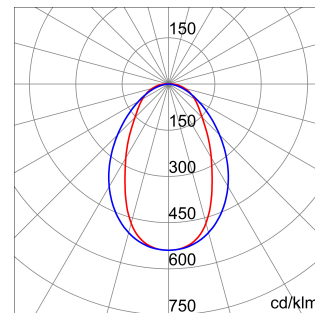

DIMENSIONAL

PHOTOMETRIC DISTRIBUTION

TECHNICAL SYMBOLOGY

IP

IP66/IP69

IK08

GWT

850 °C