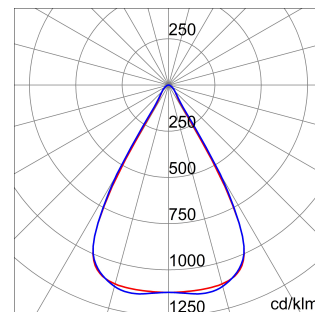

PHOTOMETRIC DISTRIBUTION

TECHNICAL SYMBOLOGY

IP
IP66

IK
IK08

GWT
750 °C