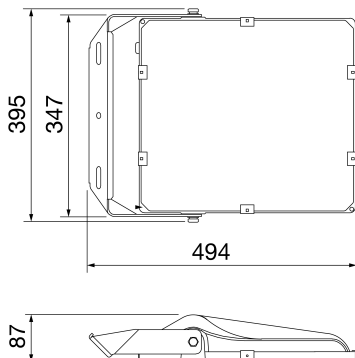

DIMENSIONAL