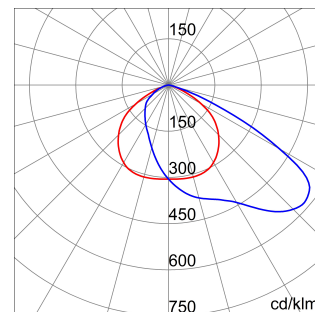

ELIA FL is a LED outdoor floodlight available in low, medium and high power versions for lighting external industrial areas, such as car parks and walkways or driveways. It can be mounted on surfaces, ceilings or on the ground using the adjustable steel bracket supplied with the device, or in the pole head version, courtesy of the dedicated accessory for poles with a diameter of up to 61mm. Crafted from black powder-coated die-cast aluminium, it is available in four sizes and powers, with integrated power supply in the On/Off or DALI options, three types of optic (30°, 60° and asymmetrical) with a colour temperature of 4,000K (neutral white) and a colour rendering index of more than 80. Tough and durable, ELIA FL has been designed to withstand surges of up to 10KV and temperature variations from -30 °C to + 50 °C, and offers protection from water and dust penetration of up to level IP66 and from shocks and impacts of up to level IK08. ELIA FL is quick and easy to install thanks to its limited weight and adjustable bracket.

DIMENSIONAL

PHOTOMETRIC DISTRIBUTION

TECHNICAL SYMBOLOGY

IK

0,15 m²

IP66

IK08

750 °C