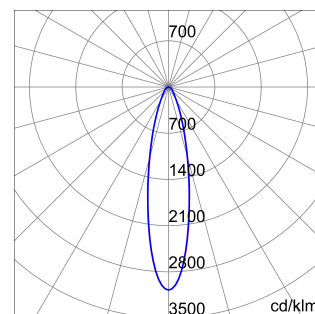

PHOTOMETRIC DISTRIBUTION

TECHNICAL SYMBOLOGY

0,05 m²

IP66

IK

IK08

750 °C