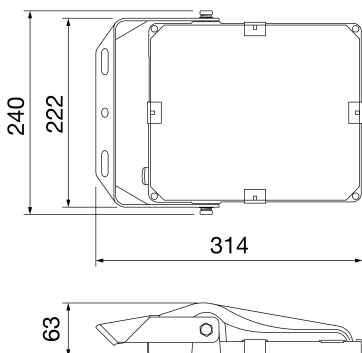

DIMENSIONAL