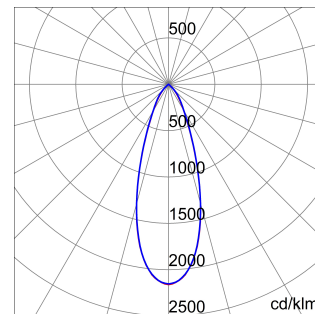

PHOTOMETRIC DISTRIBUTION

TECHNICAL SYMBOLOGY

IK

IK06

IP40 - IP54

850 °C