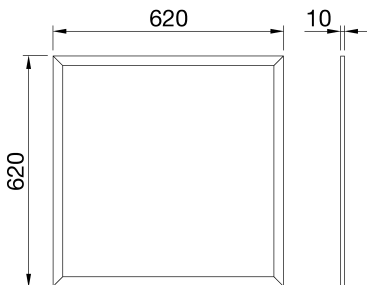

ELIA PL IP65 is a modular recessed LED luminaire for indoor applications which require a high resistance against penetration of water and dust, such as high-humidity ambients. Available in 3 different sizes (300 x 1200 mm, 600 x 600 mm and 620 x 620 mm), it is suitable for flush-mounting in modular ceilings and can alternatively be ceiling or suspension-mounted using dedicated accessories (to be ordered separately). The range allows for great flexibility with its possible combinations of colour temperatures: it can be ordered in 3,000 K (warm white) or 4,000 K (neutral white), both with a colour rendering index (CRI) of 80. The luminaire is equipped with an opal diffuser with UGR lower than 22 and with an On/Off external power supply which is also IP65-rated (included with the product). Both sides of the luminaire are IP65 rated.

DIMENSIONAL

PHOTOMETRIC DISTRIBUTION

TECHNICAL SYMBOLOGY

IP

IP65

GWT

650 °C

IK03