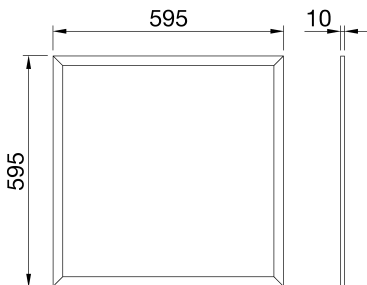

ELIA PL IP65 is a modular recessed LED luminaire for indoor applications which require a high resistance against penetration of water and dust, such as high-humidity ambients. Available in 3 different sizes (300 x 1200 mm, 600 x 600 mm and 620 x 620 mm), it is suitable for flush-mounting in modular ceilings and can alternatively be ceiling or suspension-mounted using dedicated accessories (to be ordered separately). The range allows for great flexibility with its possible combinations of colour temperatures: it can be ordered in 3,000 K (warm white) or 4,000 K (neutral white), both with a colour rendering index (CRI) of 80. The luminaire is equipped with an opal diffuser with UGR lower than 22 and with an On/Off external power supply which is also IP65-rated (included with the product). Both sides of the luminaire are IP65 rated.

### DIMENSIONAL