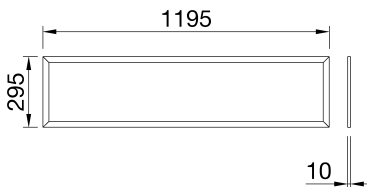

ELIA PL IP65 is a modular recessed LED luminaire for indoor applications which require a high resistance against penetration of water and dust, such as high-humidity ambients. Available in 3 different sizes (300 x 1200 mm, 600 x 600 mm and 620 x 620 mm), it is suitable for flush-mounting in modular ceilings and can alternatively be ceiling or suspension-mounted using dedicated accessories (to be ordered separately). The range allows for great flexibility with its possible combinations of colour temperatures: it can be ordered in 3,000 K (warm white) or 4,000 K (neutral white), both with a colour rendering index (CRI) of 80. The luminaire is equipped with an opal diffuser with UGR lower than 22 and with an On/Off external power supply which is also IP65-rated (included with the product). Both sides of the luminaire are IP65 rated.

### DIMENSIONAL